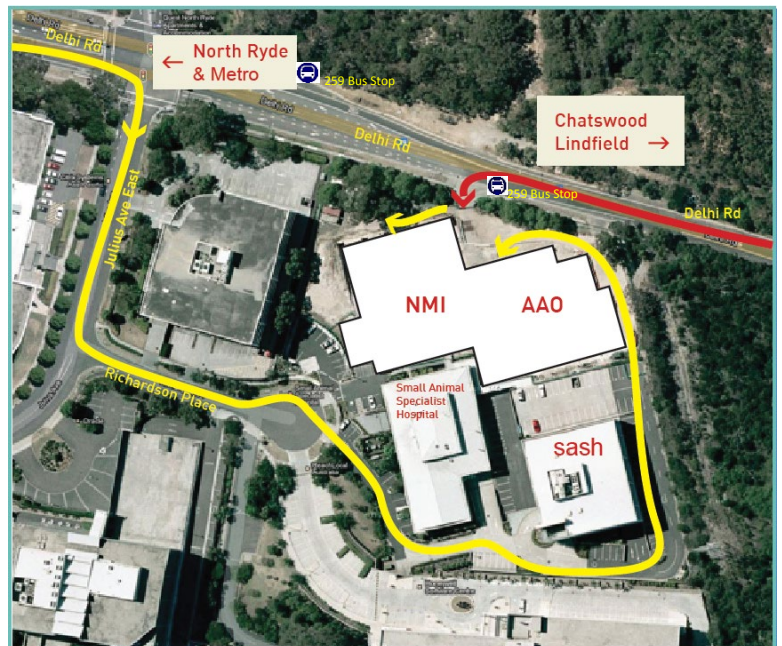

105 DELHI ROAD, NORTH RYDE

PH: 02 9372 4800

VISITOR CAR ACCESS AND PARKING INFORMATION

DIRECTIONS FOR APPROACHING AAO FROM THE EAST END OF DELHI ROAD I.E. FROM LINDFIELD/CHATSWOOD (FRONT ENTRANCE)

1. As you proceed along Delhi Road towards North Ryde you will pass the Northern Suburbs Crematorium on your left; a bit further along is the front entrance to 105 Delhi Road.
2. Turn left into AAO from Delhi Road.
3. Proceed to main reception for visitor passes.

DIRECTIONS FOR APPROACHING AAO FROM THE WEST END OF DELHI ROAD I.E. FROM EPPING ROAD OR M2 (REAR ENTRANCE) Note there is no right turn from Delhi Rd into the main entrance

As you proceed along Delhi Rd:

1. Turn right into Julius Avenue East at the traffic lights.
2. Take the first left into Richardson Place.
3. At the end of Richardson Place turn right into the driveway immediately to the right of the Small Animal Specialist Hospital/AB Mauri (1 Richardson Place).
4. Drive to the end of this short road and veer left up the hill.
5. Follow the road up towards the SASH building.
6. Stay to the right of the SASH building and follow this road to its end. Then turn left.
7. Proceed straight, all the way until you are entering the AAO precinct & parking area.
8. Proceed to main reception for visitor passes.

GOOD ALTERNATIVES TO DRIVING IS TO TAKE THE METRO TO NORTH RYDE AND THEN A 700 METRE WALK TO THE AAO OFFICE, OR THE 259 BUS WHICH RUNS BETWEEN MACQUARIE CENTRE AND CHATSWOOD STATION.